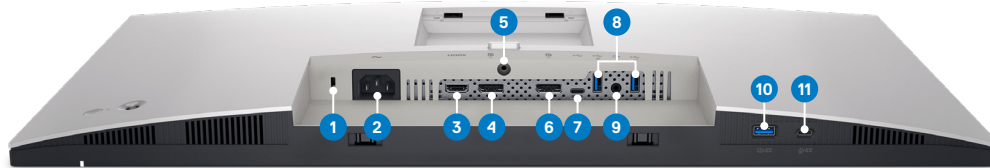

Style meets function: Crafted with a premium platinum silver finish, this sleek monitor features a small base and an elegant cable management system that hides cords within the monitor riser. Navigate the menu and adjust screen settings with the easy-to-use joystick control. Snap on the optional Dell Slim Soundbar (SB521A) and enjoy exceptional sound quality.

Connectivity and Accessories

DELL ULTRASHARP 27 MONITOR | U2722D

Purposeful design, built for ergonomic comfort.

Joystick control, cable management slot

Tilt and height adjustable

Pivot

Swivel

Connectivity