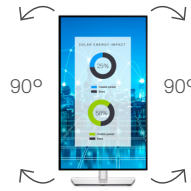

Connectivity and Accessories

DELL ULTRASHARP 27 MONITOR | U2722D

Purposeful design, built for ergonomic comfort.

Joystick control, cable management slot

Tilt and height adjustable

Pivot

Swivel

Connectivity