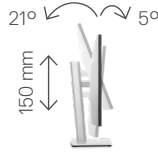

Tilt and height adjustable